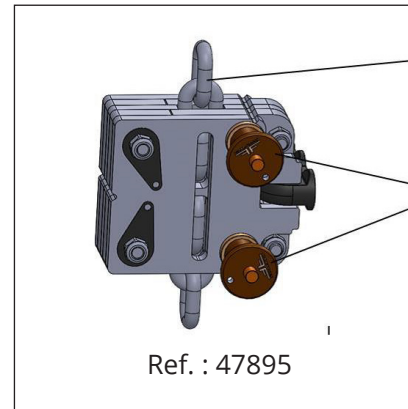

Up to 5.000

Complete solution

Omni and Cardioid

38Hz to 110Hz

Technical specifications

Description	Compact self-powered 15" subwoofer
Transducers	LF: 1 x 15"
Frequency range (-6dB)	40Hz-100Hz
Peak SPL (1)	132 dB
Processing	Dedicated AUDIOFOCUS omni and cardioid presets
Rigging	Pole socket
Audio connectors	IN: 1×3-point XLR • LINK: 1×3-point XLR
Power Connectors	IN: 1×3-point powerCON TRUE1TOP LINK: 1×3-point powerCON TRUE1TOP
Dimensions (H x W x D)	485 x 580 x 520 mm • 19.09 x 22.83 x 20.47 inches
Weight	35kg / 77.16lbs
Finish	Highly resistant polyurea coating
Cabinet	High grade birch plywood

(1) Peak level measured at 1 m under free field conditions using pink noise with crest factor 5

Accessories

Bumper for S 15

S 15 Dolly to stack up to 3 sub

S rigging system to clamp on boxes

Protection cover for S15+dolly