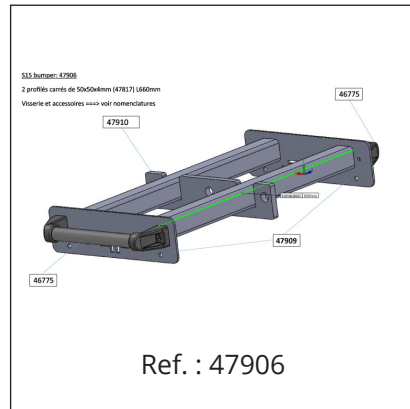

Accessories

Bumper for S 15